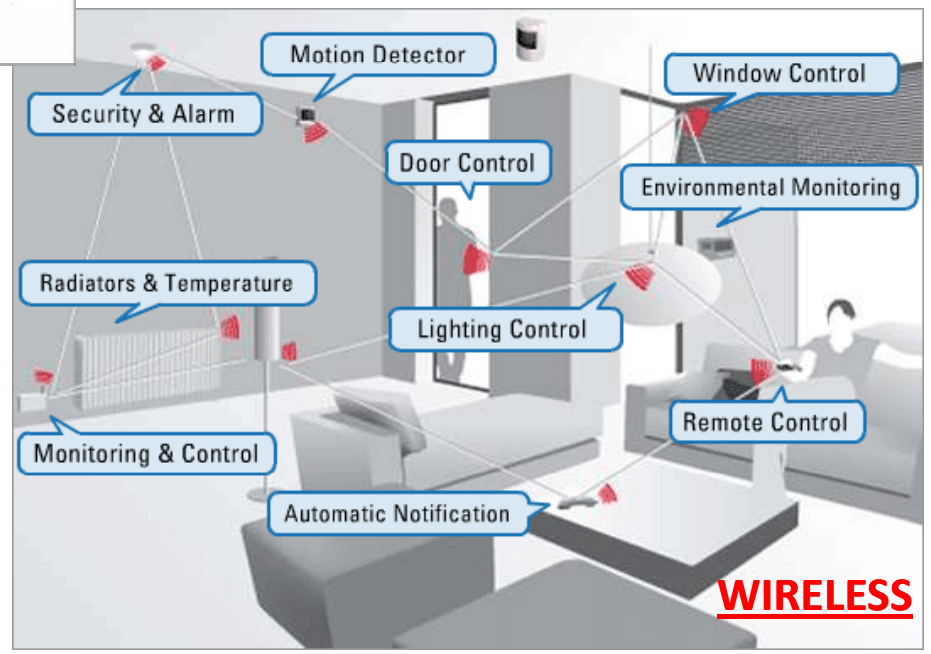

- The 2.4 Ghz Zigbee radio is integrated into control box
- Simple plan is to mount control box high and clear on buildings for Base Stations, and Telephone Poles for Repeaters and 4-8' to bottom of the Traffic Signal control box high and clear.
- Can be placed on tower, tall building, structure, telephone pole, or standard ~2" . 0db small, 3-5-10+directional available . \$50- \$500 depends of db/Frequency/distance

Just add node & function

Expansion/Now & Future

And much more, Customs Etc...

Just add node & function

WIRELESS

WIRELESS

**Smart Phone/
Wireless!!!**

**Network all!
Bluetooth,
Zigbee, &
Direct cell
/Wi-Fi intranet**

WIRELESS

WIRELESS

USB-GPS, Cell, IrDA
PC-card, Video, I/O, custom
CF flash memory-hard drive

Connect wireless off the shelf
USB or PC cards to
IST controllers/Software &
connect to the Internet
or devices you want to
control or monitor wirelessly