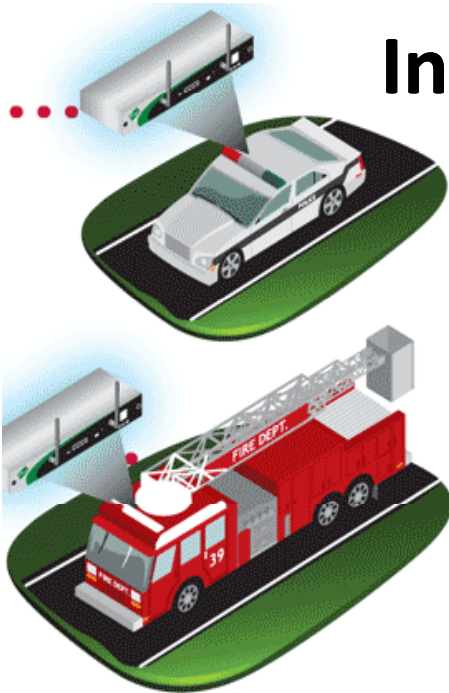

Wireless Bluetooth;

**Control any IST device or PC
From your Smartphone!!!**

**No need to have cell service
Just access **Free Bluetooth!****

WIRELESS

Bluetooth or Zigbee Mesh

Short Range 50-150 Feet

Long Range & Antenna 600-6,000'

Extended Range/Repeaters 1+miles!

**In vehicles, intersections,
personal devices,
networked, & more**

WIRELESS

Cell & or Sat comm !!!

Tries local cost effective communication, then switches if no signal, to **Global Positioning Satellite**. Link, or upload GPS info, or security alerts, or data collection, measurement, or text/info.