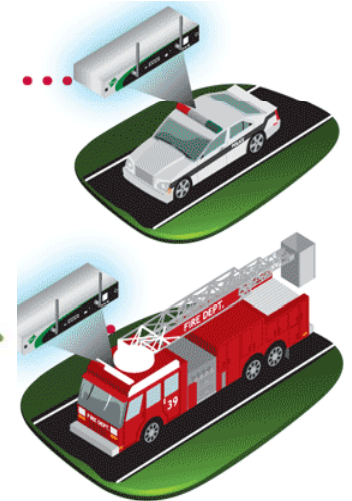

Wireless Bluetooth;

**Control any IST device or PC
From your Smartphone!!!**

**No need to have cell service
Just access **Free Bluetooth!****

WIRELESS

Bluetooth or Zigbee Mesh

Short Range 50-150 Feet

Long Range & Antenna 600-6,000'

Extended Range/Repeaters 1+miles!

**In vehicles, intersections,
personal devices,
networked, & more**

WIRELESS

Cell & or Sat comm !!!

Tries local cost effective communication, then switches if no signal, to **Global Positioning Satellite**. Link, or upload GPS info, or security alerts, or data collection, measurement, or text/info.