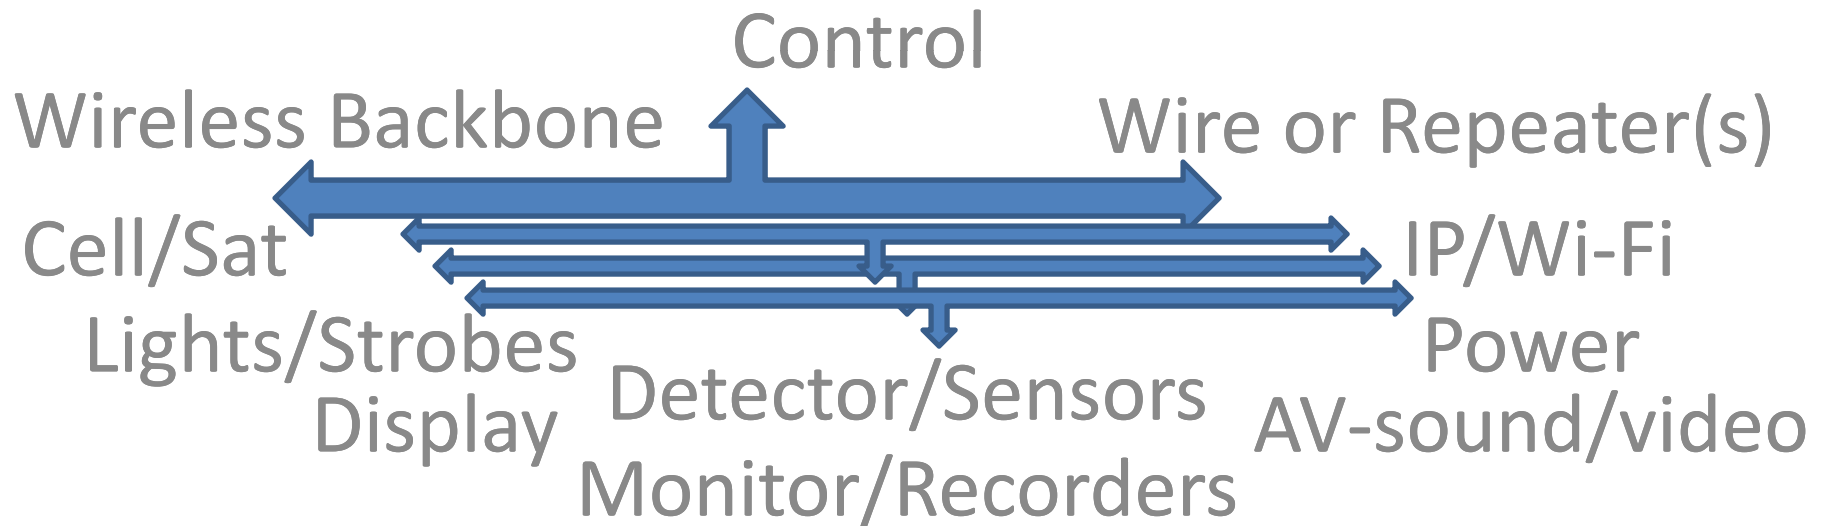

Expansion/Now & Future