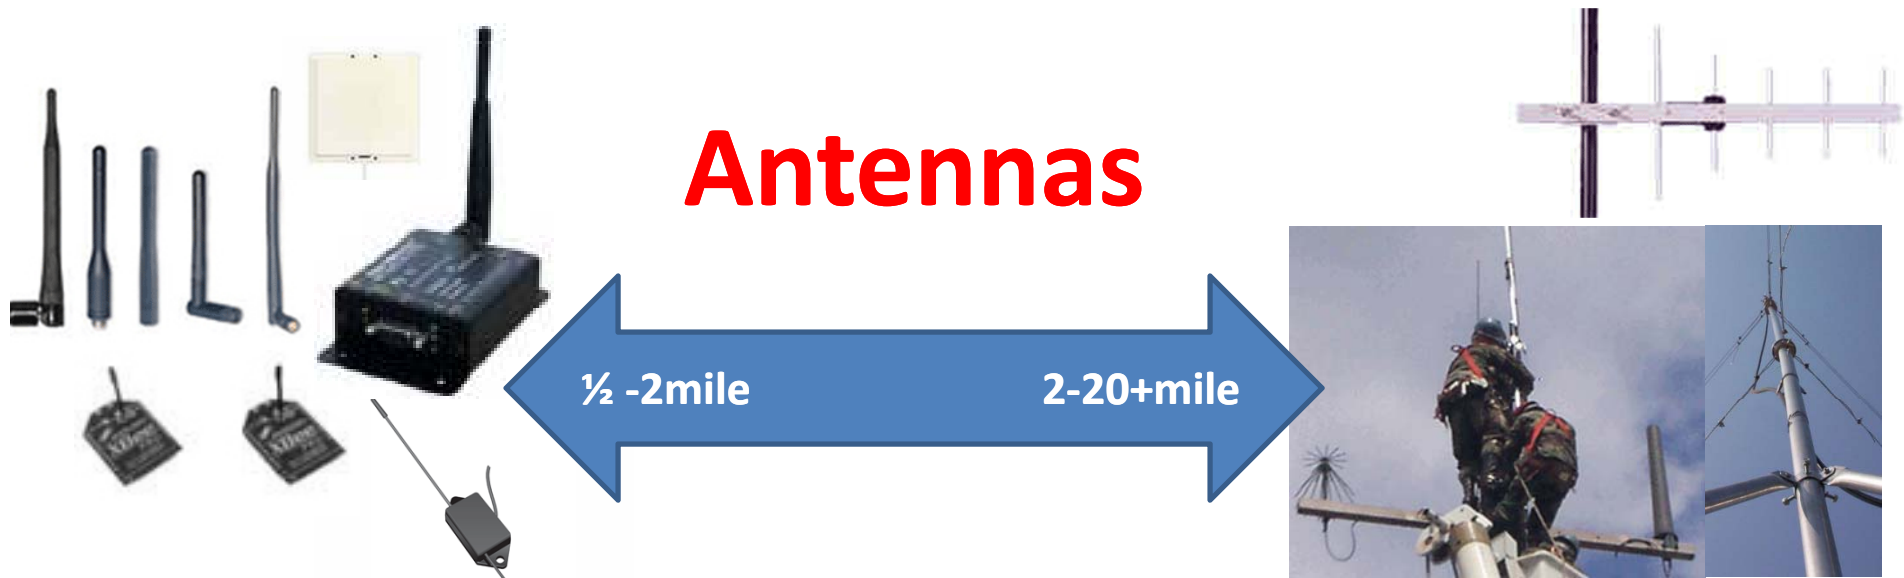

- The 2.4 Ghz , integrated into the unit, inside control box, external, cable high tower
- Simple plan is to mount control box high and clear on buildings for Base Stations, and Telephone Poles , Repeaters,
- Tower, roof stand, telephone pole, portable stand, personal tripod, many mounts, directional available.
- Omni, directional, and adjustable/programmed like at the right.
- Most radios can increase/decreases power output, for power savings, or reaching distance.

Antenna Options;

- Our 30' towers are $1,500-$2,500 depending on size/freq/antenna
- Also; $500 difference in the large base antenna.
- Low power/0db Omni directional .2-.75 mile~ 1/2 mile Zigbee to the left is quoted.