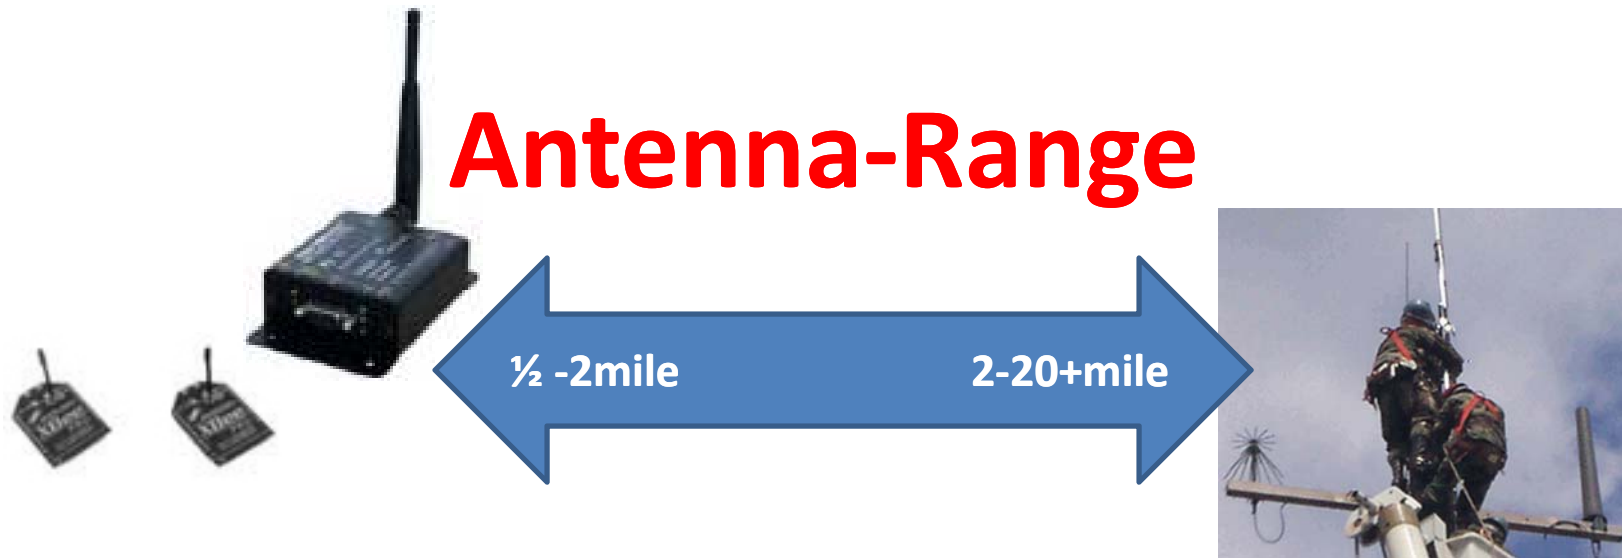

1-866-466-4784

- The 2.4 Ghz , integrated into the unit, inside control box, external, cable high tower
- Simple plan is to mount control box high and clear on buildings for Base Stations, and Telephone Poles , Repeaters,
- Tower, roof stand, telephone pole, portable stand, personal tripod, many mounts, directional available.
- Omni, directional, and adjustable/programmed like at the right.
- Most radios can increase/decreases power output, for power savings, or reaching distance.

Antenna Options;

- Our 30' towers are \$1,500-\$2,500 depending on size/freq/antenna
- Also; \$500 difference in the large base antenna.
- Low power/0db Omni directional .2-.75 mile~ 1/2 mile Zigbee to the left is quoted.

- The 2.4 Ghz Zigbee radio is integrated into control box
- Simple plan is to mount control box high and clear on buildings for Base Stations, and Telephone Poles for Repeaters and 4-8' to bottom of the Traffic Signal control box high and clear.
- Can be placed on tower, tall building, structure, telephone pole, or standard ~2" . 0db small, 3-5-10+directional available . \$50- \$500 depends of db/Frequency/distance